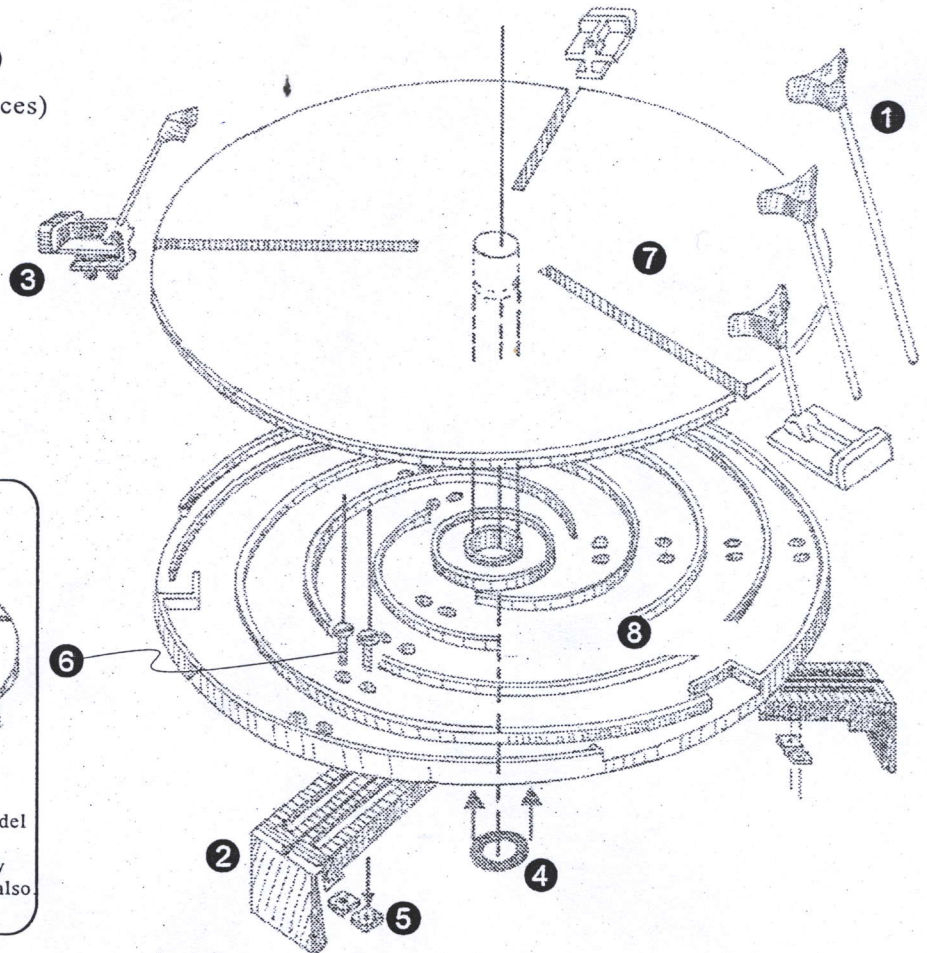

- ① ARMS 6,11,16,26cm(12 pieces)
- ② MOUNTING BRACKET (3 pieces)
- ③ SLIDER (3 pieces)
- ④ RING (1 piece)
- ⑤ NUT (6+1 pieces)
- ⑥ SCREW (6+1 pieces)
- ⑦ TOP PLATE (1 piece)
- ⑧ BOTTOM PLATE (1 piece)
- ⑨ BLOCK(3 pieces)

In case your potter's wheel is not 7 skill's SSB-2 model for both clockwise and anti-clockwise, and it turns anti-clockwise only, please plug three blocks closely behind sliders, the Grip can work in anti-clockwise also.