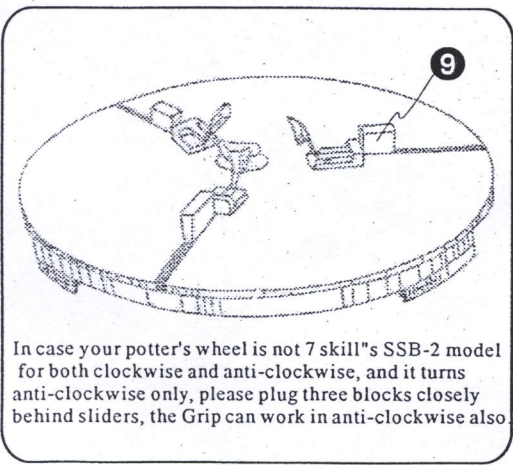

- ① ARMS 6,11,16,26cm(12 pieces)
- ② MOUNTING BRACKET (3 pieces)
- ③ SLIDER (3 pieces)
- ④ RING (1 piece)
- ⑤ NUT (6+1 pieces)
- ⑥ SCREW (6+1 pieces)
- ⑦ TOP PLATE (1 piece)
- ⑧ BOTTOM PLATE (1 piece)
- ⑨ BLOCK(3 pieces)

In case your potter's wheel is not 7 skill's SSB-2 model for both clockwise and anti-clockwise, and it turns anti-clockwise only, please plug three blocks closely behind sliders, the Grip can work in anti-clockwise also.